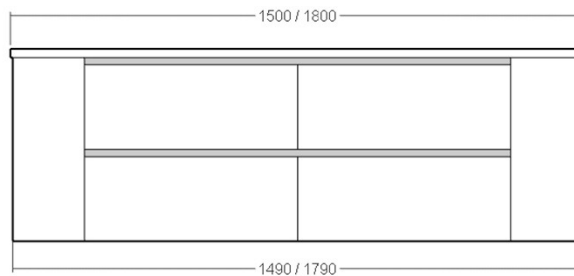

Features & Inclusions

Configuration: Twin Drawer Unit

900-1200: Two Drawers

1500-1800: Four Drawers

Mounting: Wall Hung

Finish: Polyurethane, Polytec or Laminex Finish

Opening: Fingerpull

Other: Curved Edges

Specifications

Depth: 500mm

Height: 490mm (excl. benchtop thickness)

NOTE: For structural reasons, curved edges cannot be utilised for plumbing.

Benchtop	900		1200		1500		1800					
	Single	Double	Single	Double	Single	Double	Single	Double				
No Top	\$3,407	\$3,917	\$4,858	\$4,973	\$5,308	\$5,441	CND9	CND12	CND151	CND152	CND181	CND182
20mm Caesarstone (M1,M2 Standard and Deluxe Colours)	\$3,786	\$4,352	\$5,398	\$5,525	\$5,898	\$6,045	CND9S	CND12S	CND15S1	CND15S2	CND18S1	CND18S2
20mm Caesarstone Supernatural (M3 Supernatural Colours)	\$3,975	\$4,570	\$5,668	\$5,801	\$6,193	\$6,347	CND9SN	CND12SN	CND15SN1	CND15SN2	CND18SN1	CND18SN2
12-30mm Corian Glacier White	\$3,936	\$4,524	\$5,611	\$5,743	\$6,131	\$6,284	CND9CGW	CND12CGW	CND15CGW1	CND15CGW2	CND18CGW1	CND18CGW2
12-30mm Corian Colours	\$4,373	\$5,027	\$6,235	\$6,381	\$6,812	\$6,982	CND9CRC	CND12CRC	CND15CRC1	CND15CRC2	CND18CRC1	CND18CRC2
Corian Integrated Bowl - Glacier White 12mm, 50mm or 100mm Thickness	\$4,329	\$4,976	\$6,172	\$6,318	\$6,744	\$6,912	CND9CIBW	CND12CIBW	CND15CIBW1	CND15CIBW2	CND18CIBW1	CND18CIBW2
Corian Integrated Bowl - Colour 12mm, 50mm or 100mm Thickness	\$4,810	\$5,529	\$6,858	\$7,020	\$7,493	\$7,680	CND9CIBC	CND12CIBC	CND15CIBC1	CND15CIBC2	CND18CIBC1	CND18CIBC2