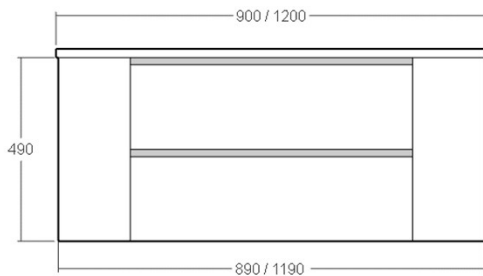

Features & Inclusions

Configuration: Twin Drawer Unit

900-1200: Two Drawers

1500-1800: Four Drawers

Mounting: Wall Hung

Finish: Polyurethane, Polytec or Laminex Finish

Opening: Fingerpull

Other: Curved Edges

Specifications

Depth: 500mm

Height: 490mm (excl. benchtop thickness)

NOTE: For structural reasons, curved edges cannot be utilised for plumbing.

Benchtop	900		1200		1500		1800					
	Single	Double	Single	Double	Single	Double	Single	Double				
No Top	\$3,407	\$3,917	\$4,858	\$4,973	\$5,308	\$5,441	CND9	CND12	CND151	CND152	CND181	CND182
20mm Caesarstone (M1,M2 Standard and Deluxe Colours)	\$3,786	\$4,352	\$5,398	\$5,525	\$5,898	\$6,045	CND9S	CND12S	CND15S1	CND15S2	CND18S1	CND18S2
20mm Caesarstone Supernatural (M3 Supernatural Colours)	\$3,975	\$4,570	\$5,668	\$5,801	\$6,193	\$6,347	CND9SN	CND12SN	CND15SN1	CND15SN2	CND18SN1	CND18SN2
12-30mm Corian Glacier White	\$3,936	\$4,524	\$5,611	\$5,743	\$6,131	\$6,284	CND9CGW	CND12CGW	CND15CGW1	CND15CGW2	CND18CGW1	CND18CGW2
12-30mm Corian Colours	\$4,373	\$5,027	\$6,235	\$6,381	\$6,812	\$6,982	CND9CRC	CND12CRC	CND15CRC1	CND15CRC2	CND18CRC1	CND18CRC2
Corian Integrated Bowl - Glacier White 12mm, 50mm or 100mm Thickness	\$4,329	\$4,976	\$6,172	\$6,318	\$6,744	\$6,912	CND9CIBW	CND12CIBW	CND15CIBW1	CND15CIBW2	CND18CIBW1	CND18CIBW2
Corian Integrated Bowl - Colour 12mm, 50mm or 100mm Thickness	\$4,810	\$5,529	\$6,858	\$7,020	\$7,493	\$7,680	CND9CIBC	CND12CIBC	CND15CIBC1	CND15CIBC2	CND18CIBC1	CND18CIBC2